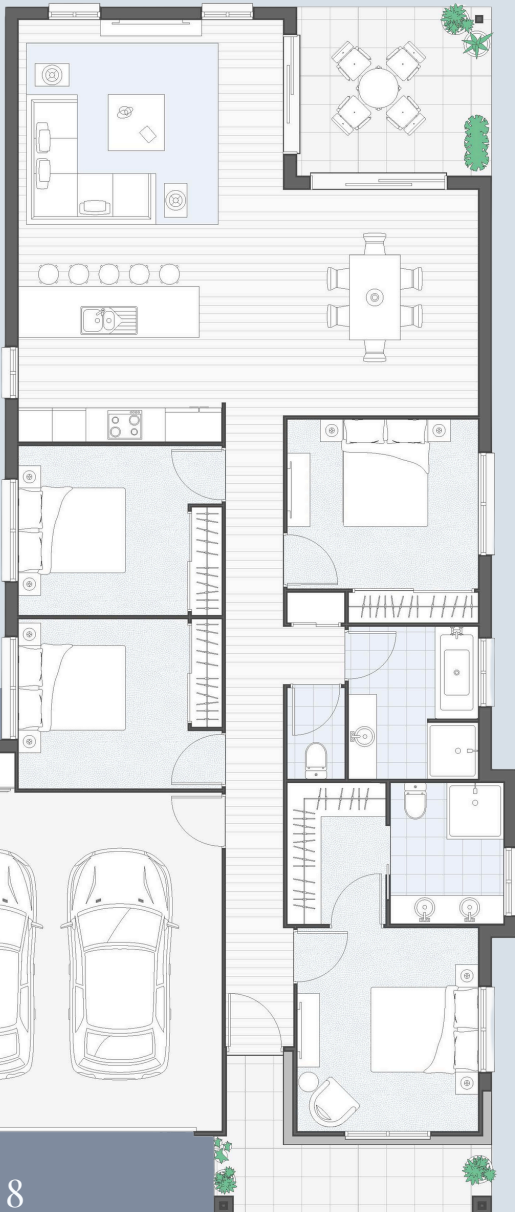

THE MAHENO

CONTEMPORARY

HAMPTONS

CLASSIC

PROPERTY FEATURES:

- 4  196m²
- 2  Galley style kitchen
- 2  Stone benchtops
- Master w/ Ensuite & WIR
- Alfresco

1300 962 438

sales@bluegeckohomes.com.au