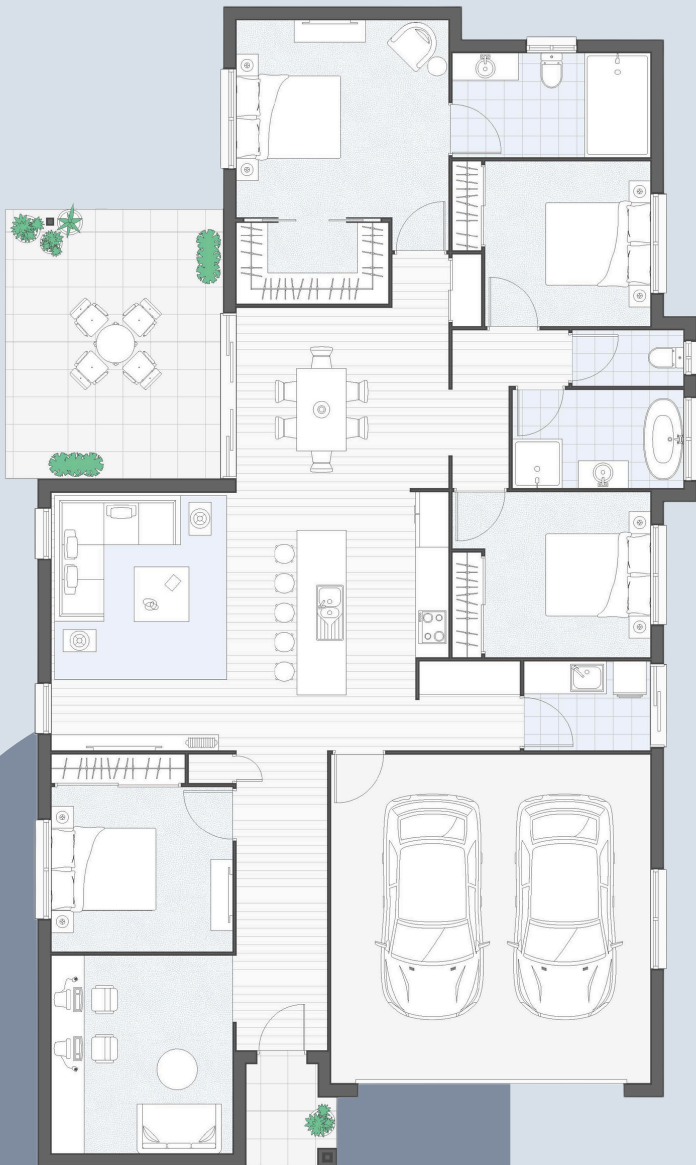

# THE EDEN

CONTEMPORARY

HAMPTONS

CLASSIC

## PROPERTY FEATURES:

- 4  220m<sup>2</sup>
- 2  Galley style kitchen
- 2  Butlers pantry
- Multi-purpose room
- Large WIR

1300 962 438

sales@bluegeckohomes.com.au

www.bluegeckohomes.com.au

© Development & Construction Specialists P/L  
as Trustee for The Hudson Family Trust T/A  
Blue Gecko Homes